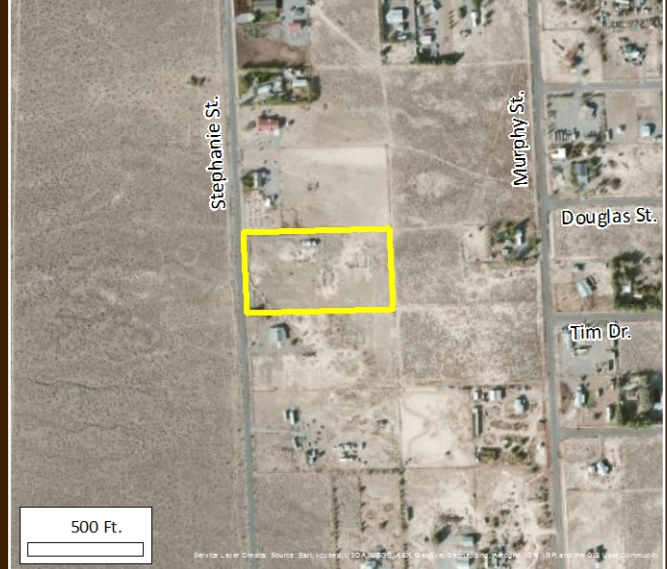

NORTH STEPHANIE ST.

ACRES-ID: 81341
Address: 3761 North Stephanie Street
Pahrump, NV 89048
APN: 028-251-18
County: Nye
Latitude: 36° 16' 30.15" N
Longitude: 116° 04' 51.82" W
Size: 5.0 acres

History: An abandoned mobile home trailer is located on the site and has been present since sometime after 1994. Prior to 1994, the site was vacant and undeveloped. The property is currently owned by the Nye County Sheriff. Information provided indicates that previous tenants used the property for the manufacture of methamphetamine.

<http://www.rdsbc.org/>

North Stephanie St. Photo

Aerial Photo

Location within Nye County